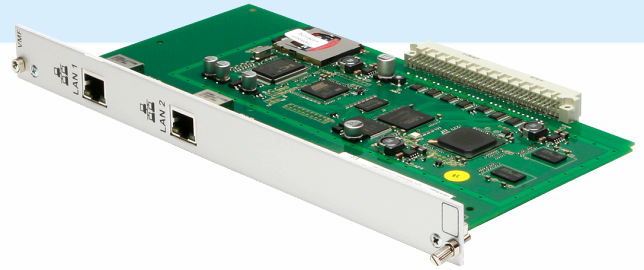

Datasheet

COMmander[®] VMF-R Module

Central 8-channel voicemail and fax system with up to 120 voicemail and 120 fax boxes for COMmander 6000R/RX

- 80 voicemail and 80 fax boxes for subscribers and groups (teams), expandable up to 120
- 8 voicemail and fax channels, expandable up to 16
- Fax sending from the desktop via the network (Windows 7/8/10)
- No maintenance or operation costs for fax machines
- Recording of up to 120 hours of voice messages incl. announcements or up to 3,500 fax pages (with 4 gigabytes of memory; supplied)

Your advantages in detail

With the COMmander VMF-R Module you will get a central voicemail and fax solution for the COMmander 6000R and 6000RX, capable of meeting the most stringent demands and leaving nothing to be desired!

DELIVERY

- COMmander VMF Module or VMF-R Module
- Patch cable (length approx. 30 cm)
- SDHC card, 4 GB, industry quality

ORDERING INFORMATION

Designation: COMmander® VMF-R Module

Article number: 90680

EAN Code: 4019377906804