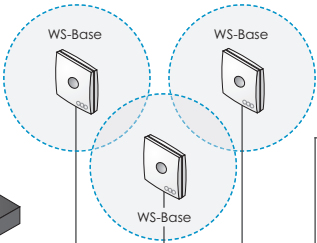

COMfortel WS-650 IP with formation of cluster – ideal solution for multi-company or branch operation

SIP PBX
e.g. COMmander 6000RX

COMfortel WS-650 IP

Ethernet / LAN

VPN tunnel

Ethernet / LAN